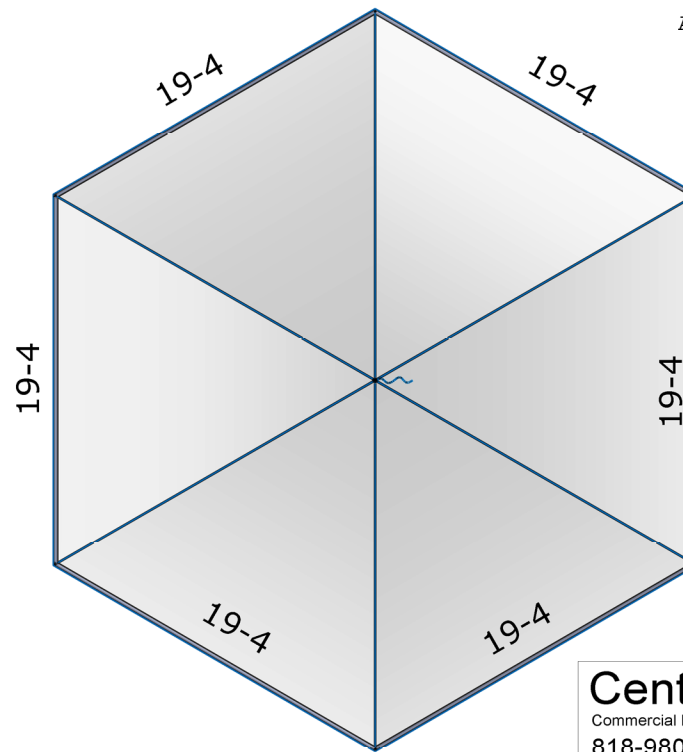

Ø 1/4"
Galvanized cable

FRONT VIEW

FITTINGS :

- C1063 : 6
- C1011-Q : 6
- ROPE003 : 6
- A02 : 24
- CB-QP40X : 3

- QP Corner
- Hexagon : 6

A03

SIDE VIEW

TOP VIEW

- D TUBE :**
- 7' - 8" : 6
- 19' - 4" : 6

- Ø 2" :
- Mast set
- 14'-4" : 1

C1011-Q
ROPE003
(On every legs)

Central Tent		26480 Summit Circle Santa Clarita, CA 91350 USA
Commercial Frame Tent		sales@centraltent.com
818-980-1344		818-980-7957 Fax
DESCRIPTION HEXAGON QP 40'X40'		
DRAWN BY		DATE
APPROVAL		DRAWING NO.

TOLERANCES
 .X = ± .4
 .XX = ± .20
 .XXX = ± .01
 ANGLES ± 3°
 UNLESS SPECIFIED.