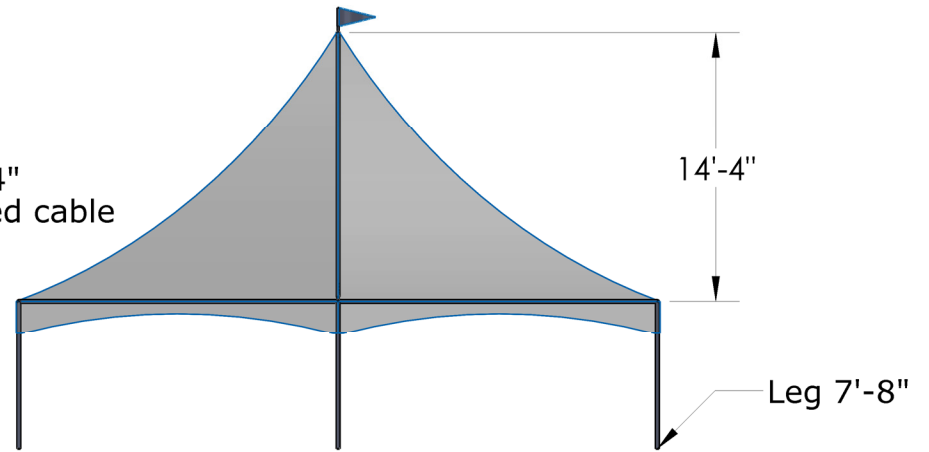

Ø 1/4"
Galvanized cable

FRONT VIEW

FITTINGS :

- C1063 : 6
- C1011-Q : 6
- ROPE003 : 6
- A02 : 24
- CB-QP40X : 3

- QP Corner
- Hexagon : 6

A03

SIDE VIEW

TOP VIEW

- D TUBE :**
- 7' - 8" : 6
- 19' - 4" : 6

- Ø 2" :
- Mast set
- 14'-4" : 1

C1011-Q
ROPE003
(On every legs)

Central Tent		26480 Summit Circle Santa Clarita, CA 91350 USA
Commercial Frame Tent		sales@centraltent.com
818-980-1344		818-980-7957 Fax
DESCRIPTION HEXAGON QP 40'X40'		
DRAWN BY		DATE
APPROVAL		DRAWING NO.