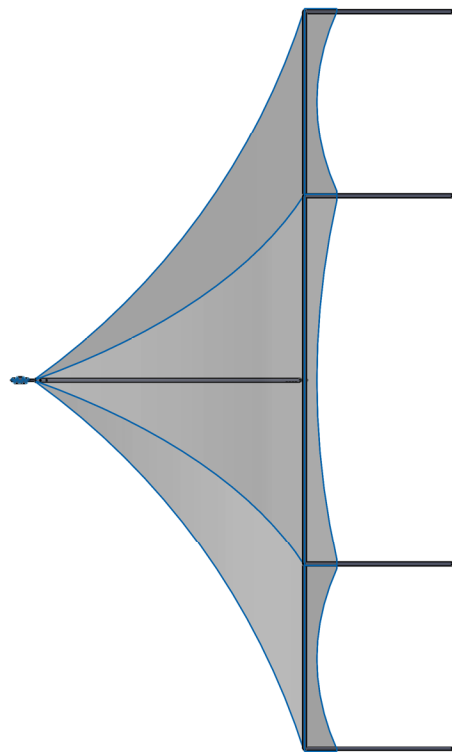

Ø 1/4"
Galvanized cable

FRONT VIEW

FITTINGS :

- C1063 : 6
- C1011-Q : 6
- ROPE003 : 6
- A02 : 24
- CB-QP40X : 3

- QP Corner
- Hexagon : 6

A03

SIDE VIEW

TOP VIEW

- D TUBE :**
- 7' - 8" : 6
- 19' - 4" : 6

- Ø 2" :
- Mast set
- 14'-4" : 1

C1011-Q
ROPE003
(On every legs)

Central Tent		26480 Summit Circle Santa Clarita, CA 91350 USA
Commercial Frame Tent		sales@centraltent.com
818-980-1344		818-980-7957 Fax
DESCRIPTION HEXAGON QP 40'X40'		
DRAWN BY		DATE
APPROVAL		DRAWING NO.

TOLERANCES
 .X = ± .4
 .XX = ± .20
 .XXX = ± .01
 ANGLES ± 3°
 UNLESS SPECIFIED.